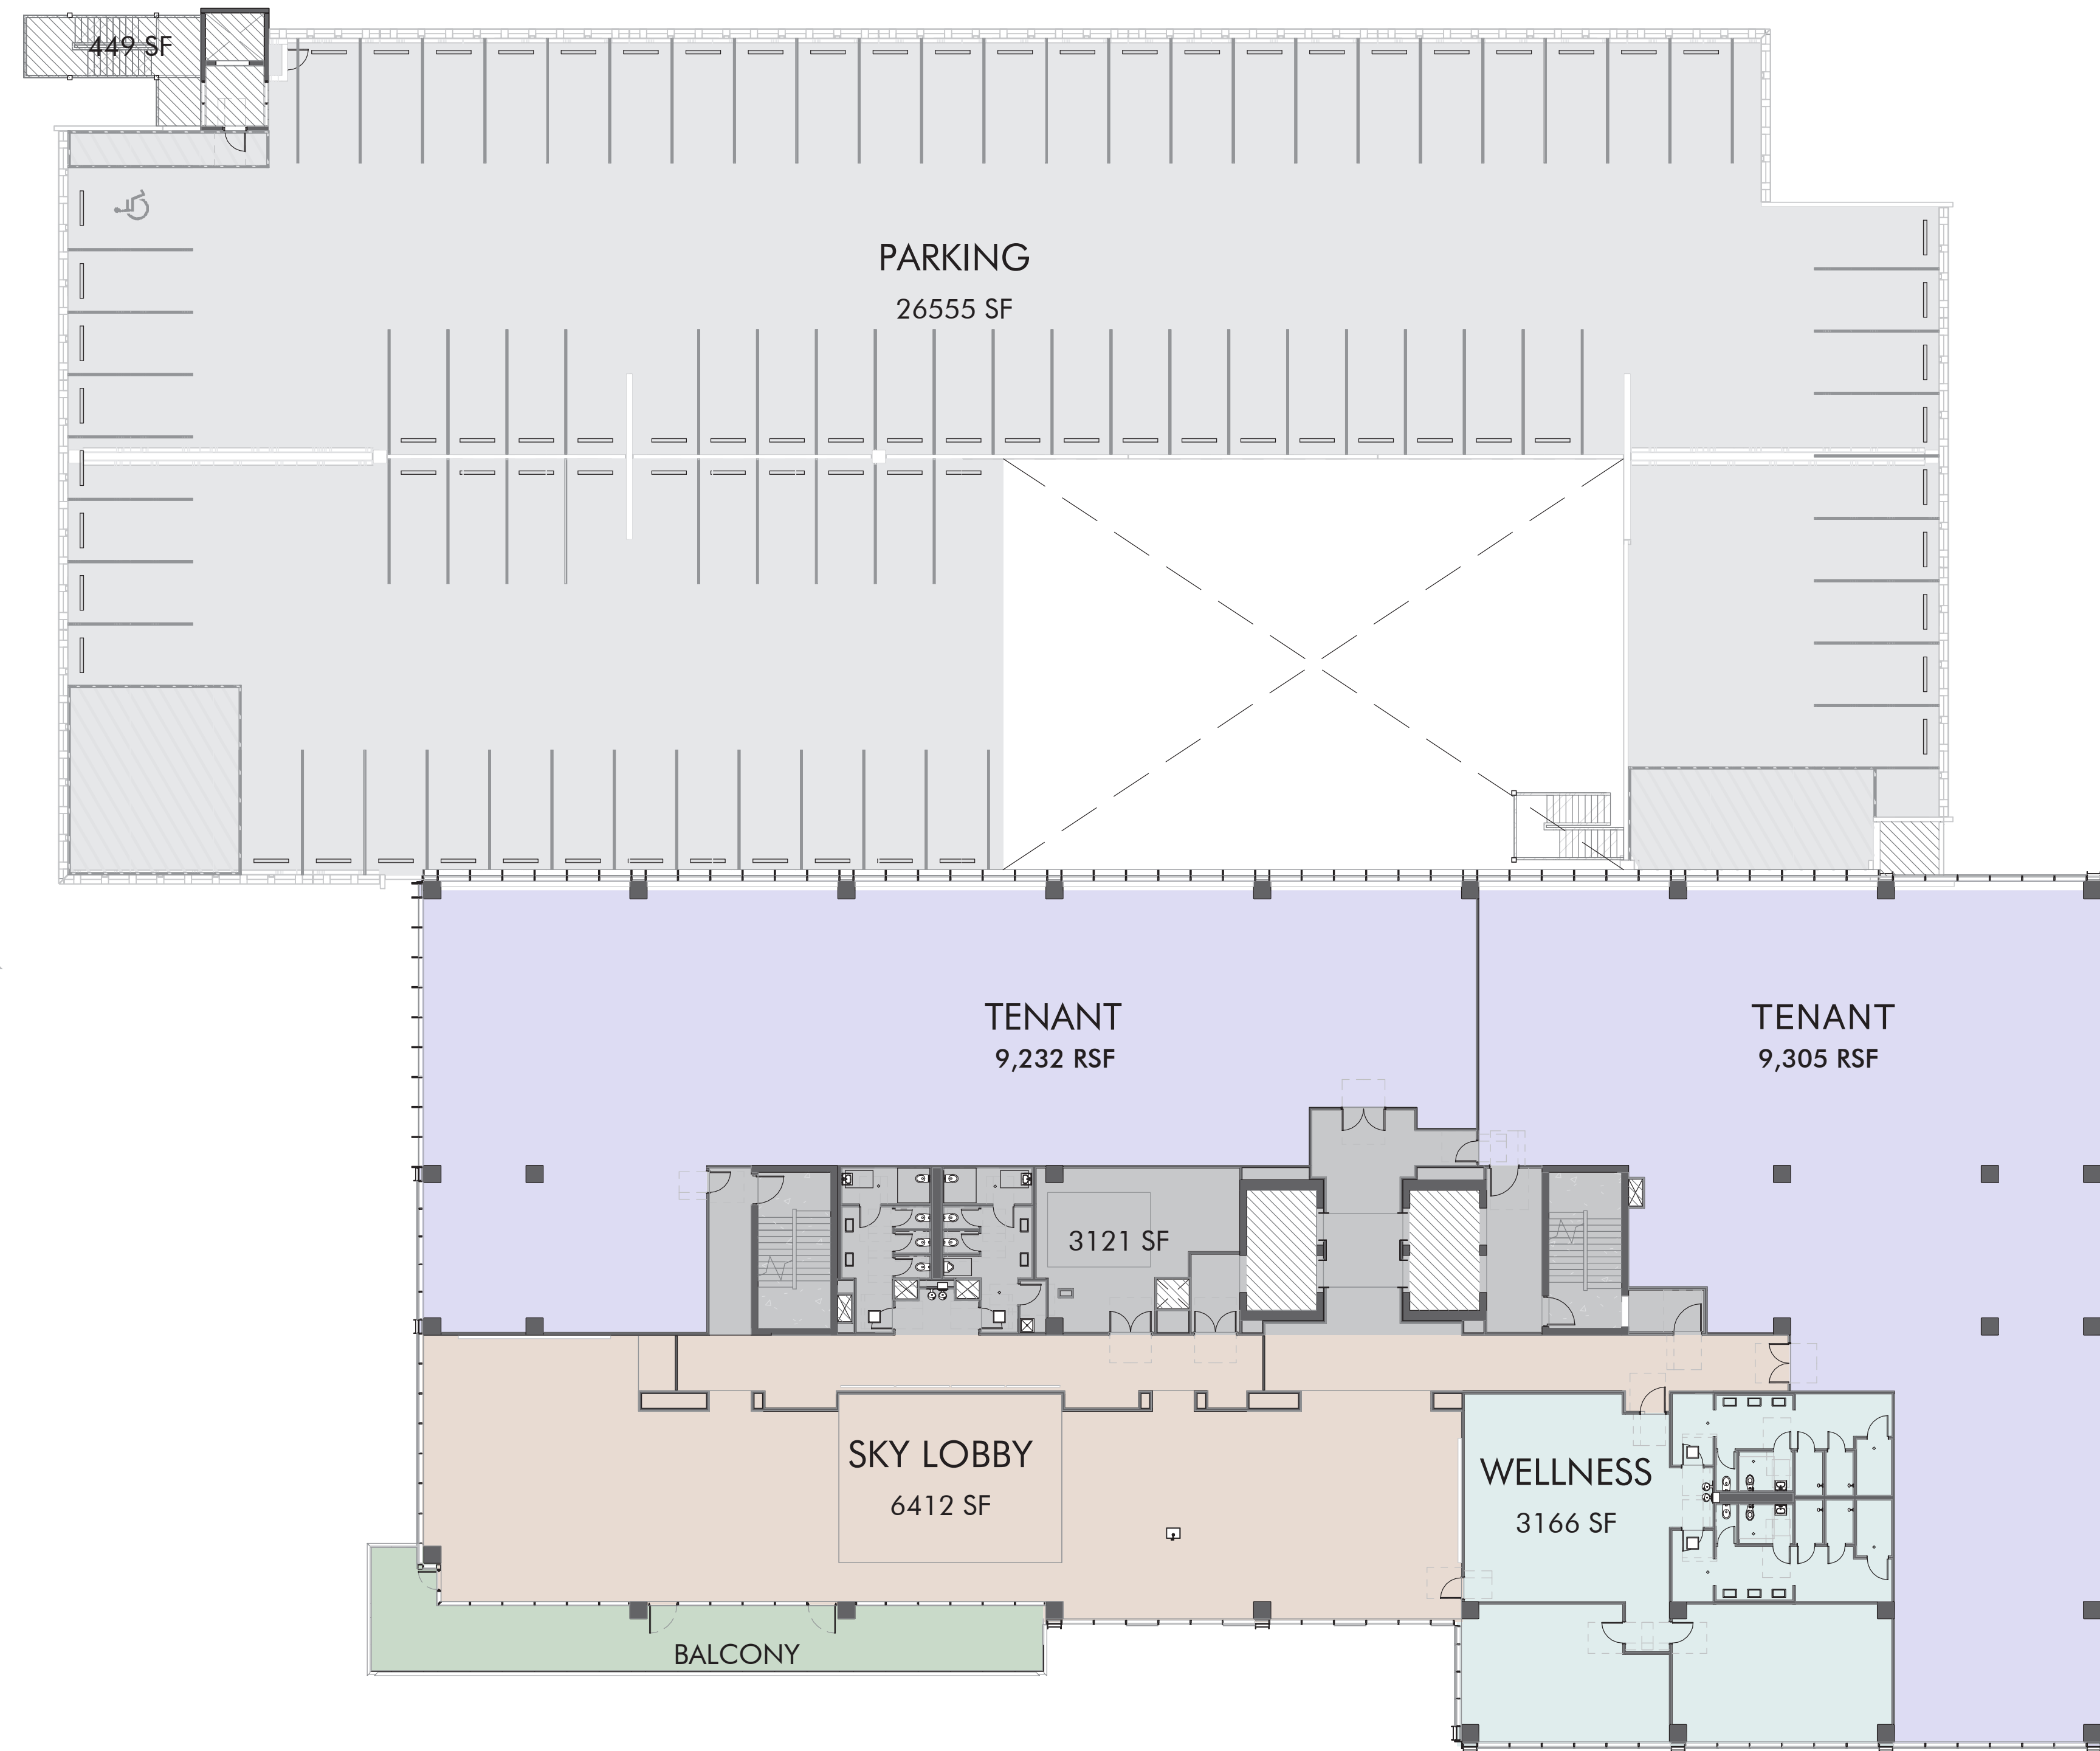

HEIGHTS 201

LEVEL 6

CONTACT US

Ryan Reynolds
Senior Vice President
ryan.reynolds@cbre.com
813.273.8470

James Garvey
Senior Vice President
jimmy.garvey@cbre.com
813.334.1602

Kristin Kenney
Vice President
kristin.kenney@cbre.com
813.273.8483